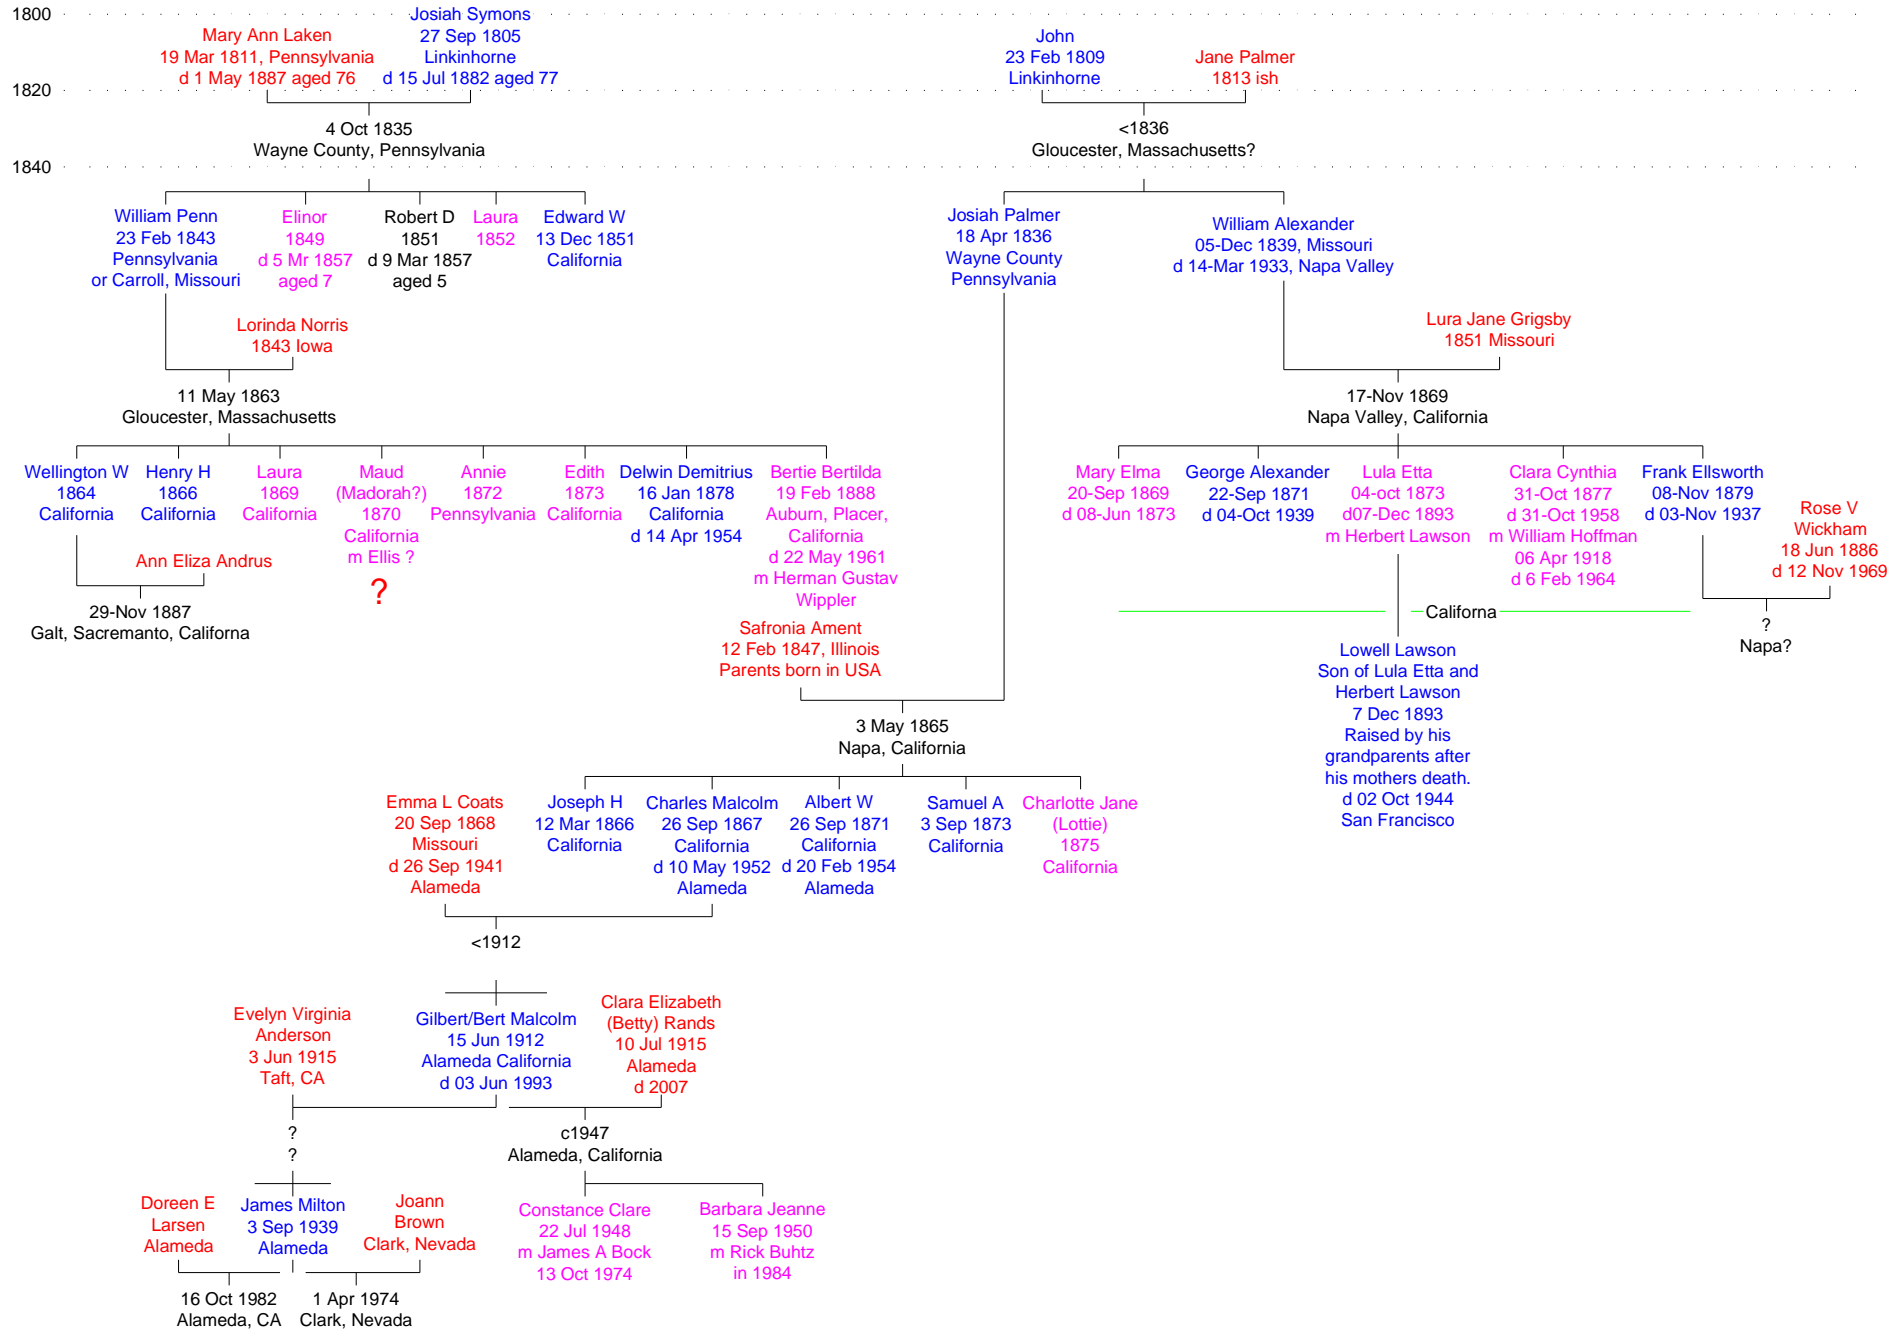

AMERICA 1

AMERICA 2

Josiah and John were sons of Edward & Mary (Symons) Truebody of Linkinhome, Cornwall (see Cornwall 5).
They emigrated to Gloucester, Massachusetts in 1833. They travelled to California via Pennsylvania and Missouri sometime before 1836.

AMERICA 3

Theophilus - 1600/9 Book of Emigrants
 Theophilus - Crossed the Atlantic to Virginia in 1729
 Polodore - 1810 Census of Rhode Island.
 W Trubody born 1840 Mississippi - aged 10 in 1850 Census. (William Alexander?)
 Isiah - 1870 Census of California
 Arthur born 1875 New York - aged 45 in 1920 Census
 Percy born 1890 California - aged 20 in 1910 Census

Sutter - California
 Barrie A living in McGrath, Arkansas (Barry A G - See Aus 4?)
 B living in Taylorsville CA (Male or Female?)

BD born 1877 USA - aged 53 in 1920 Census, living in San Joaquin, CA.
 Tilla born 1884 California - aged 16 in 1900 Census. (Bertie Bertilda?)
 CC born 1887 California - aged 13 in 1900 Census. (Clara Cynthia?)

Susan W Laroque, daughter? of Benjamin Laroque & Lydia Truebody, married Jonathon Burnham on 3rd June 1847 in Gloucester, Massachusetts.

Clara Elizabeth b 10 Jul 1915, d 2007 in San Joaquin, CA