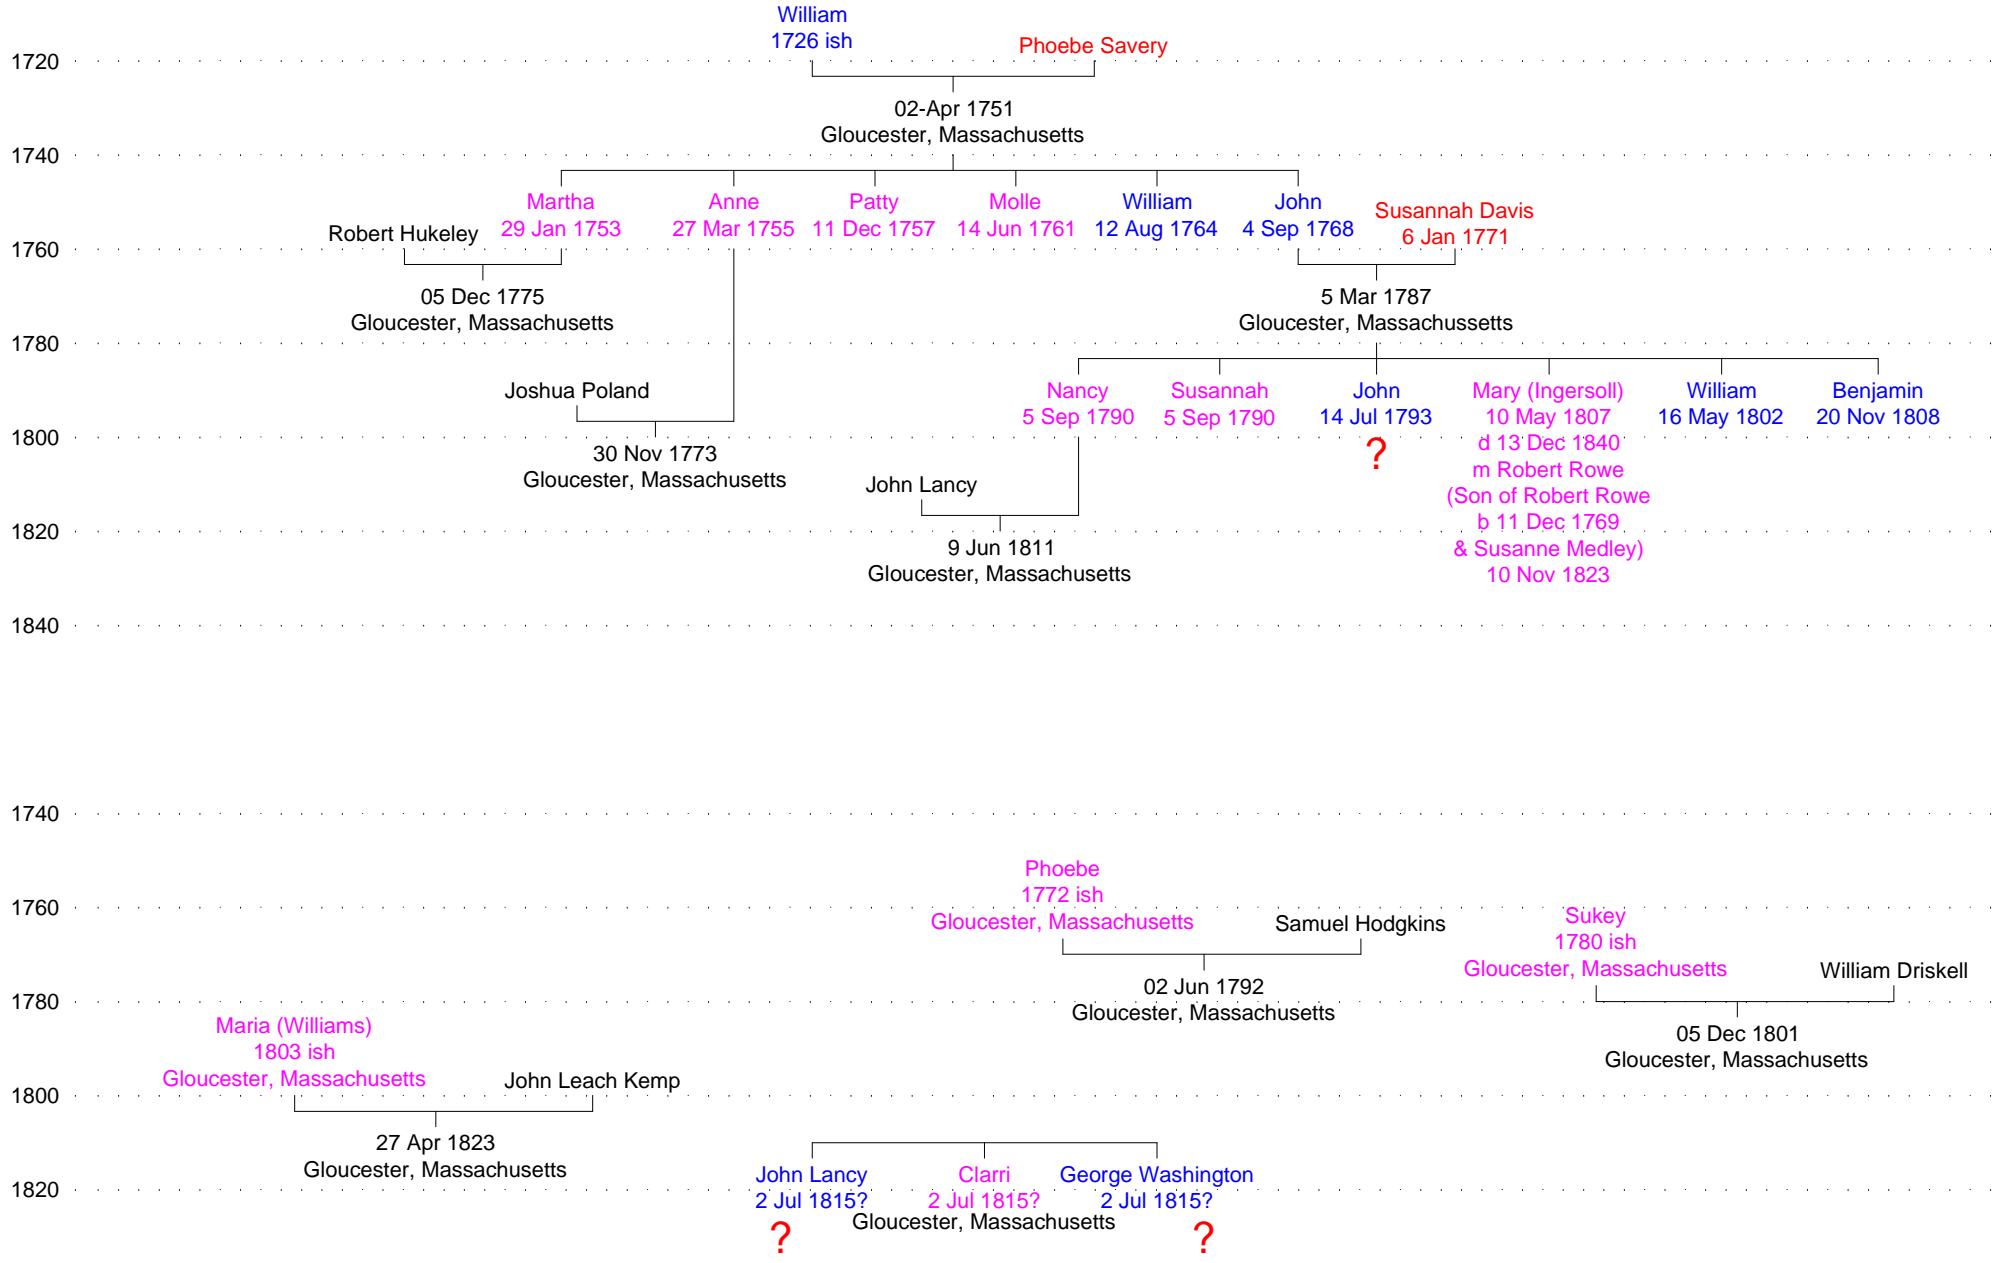

AMERICA 1

AMERICA 2

Josiah and John were sons of Edward & Mary (Symons) Truebody of Linkinhome, Cornwall (see Cornwall 5).
They emigrated to Gloucester, Massachusetts in 1833. They travelled to California via Pennsylvania and Missouri sometime before 1836.

AMERICA 3

Theophilus - 1600/9 Book of Emigrants
 Theophilus - Crossed the Atlantic to Virginia in 1729
 Polodore - 1810 Census of Rhode Island.
 W Trubody born 1840 Mississippi - aged 10 in 1850 Census. (William Alexander?)
 Isiah - 1870 Census of California
 Arthur born 1875 New York - aged 45 in 1920 Census
 Percy born 1890 California - aged 20 in 1910 Census

Sutter - California
 Barrie A living in McGrath, Arkansas (Barry A G - See Aus 4?)
 B living in Taylorsville CA (Male or Female?)

BD born 1877 USA - aged 53 in 1920 Census, living in San Joaquin, CA.
 Tilla born 1884 California - aged 16 in 1900 Census. (Bertie Bertilda?)
 CC born 1887 California - aged 13 in 1900 Census. (Clara Cynthia?)

Susan W Laroque, daughter? of Benjamin Laroque & Lydia Truebody, married Jonathon Burnham on 3rd June 1847 in Gloucester, Massachusetts.

Clara Elizabeth b 10 Jul 1915, d 2007 in San Joaquin, CA