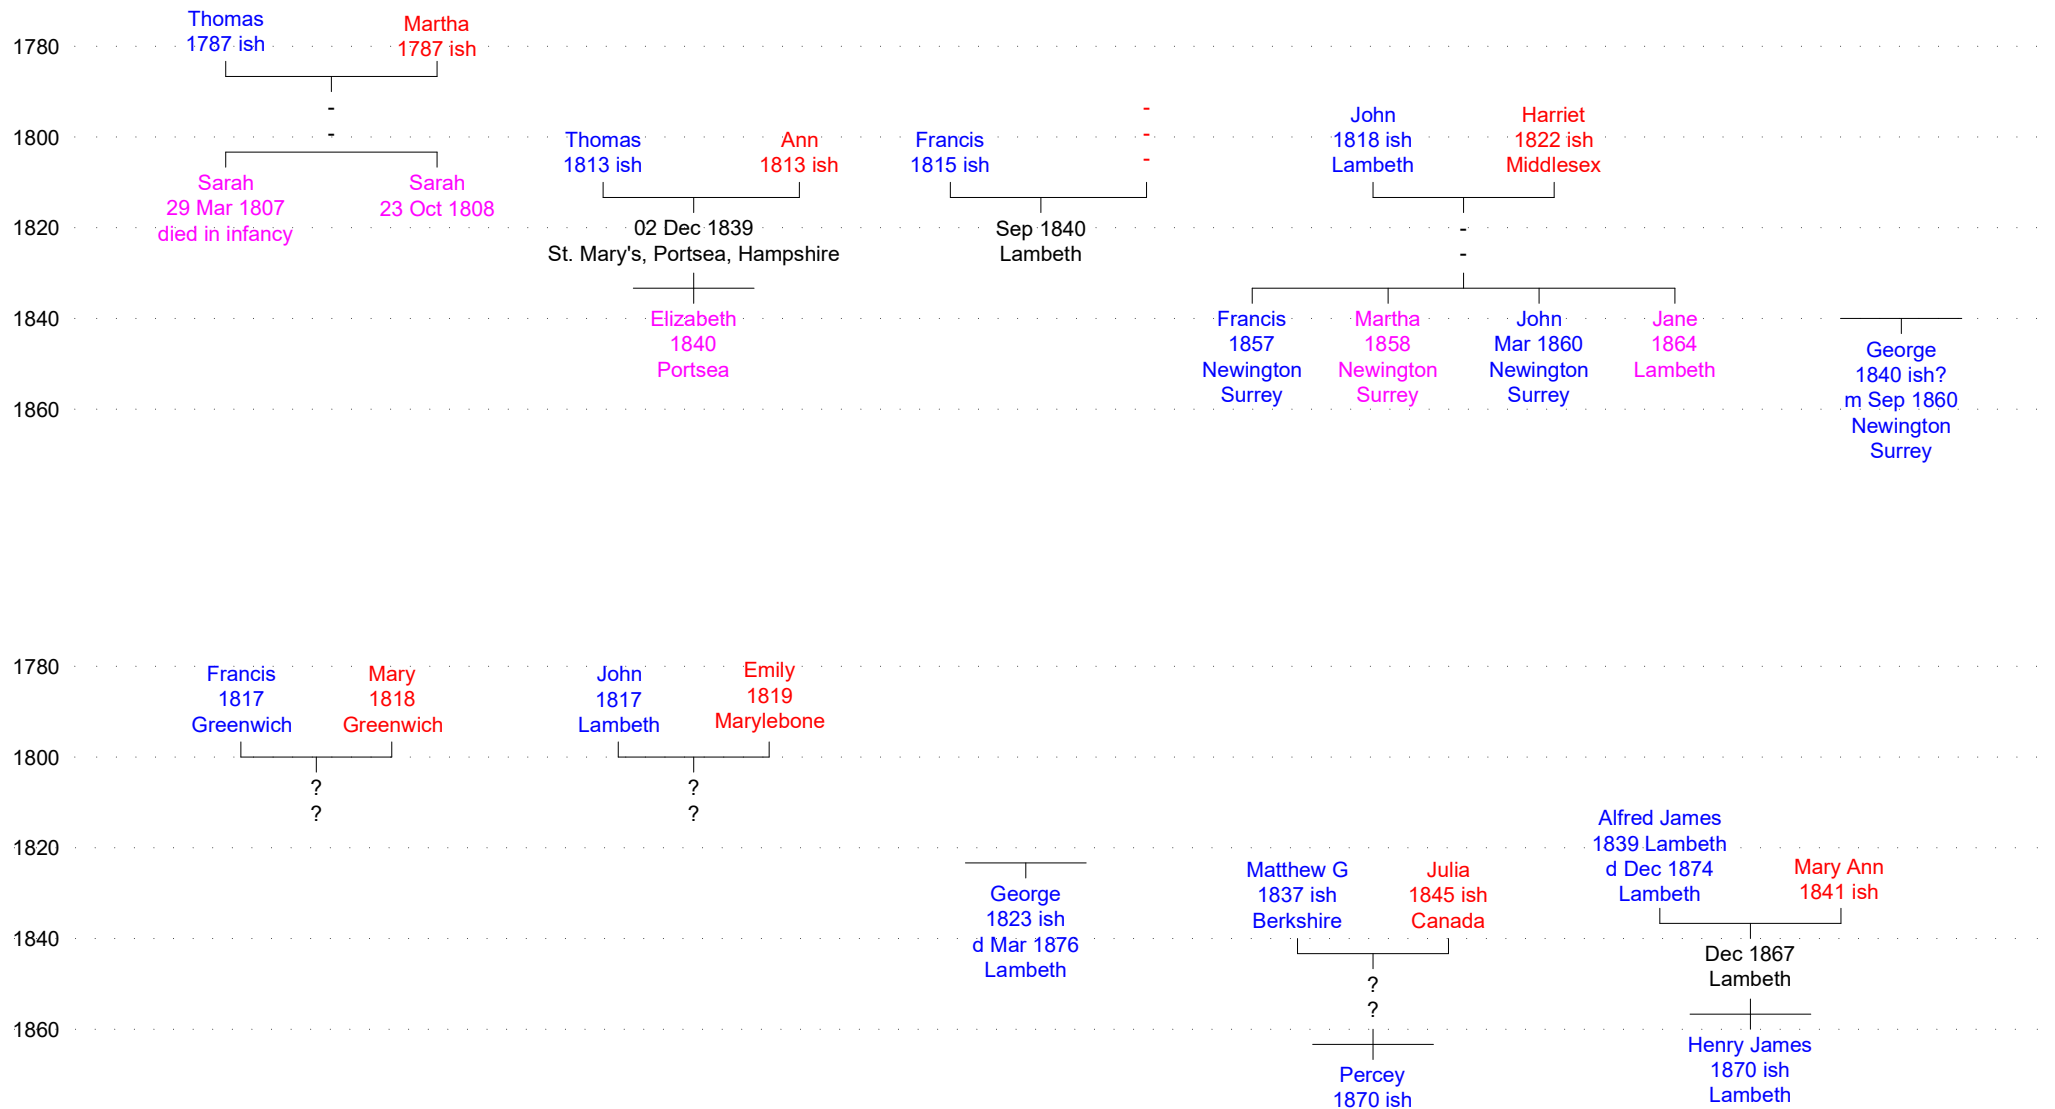

# SOUTHEAST 1

Henry Truebody ish 1810, d. 1840. India

Elizabeth Peabody

1839 England

Elizabeth Peabody Truebody 17 Jul 1840 Southhampton, (d. 15 Oct 1917) m. Thomas Rendell 14 Dec 1863 Davenport, Cheshire

Names from IGI search 1 Sep 2014 not added to any database. TT- 16 Mar 2018

c. Thomas jr, Laura Ruth, Joseph, Caroline, Elizabeth & Benjamin Henry Rendell.

IGI record states the Elizabeth married again in torquay on 28 Jul 1867 but cannot be correct because it seems unlikely that she had 6 children by Rendell in 4 years.

# SOUTHEAST 3

# SOUTHEAST 4