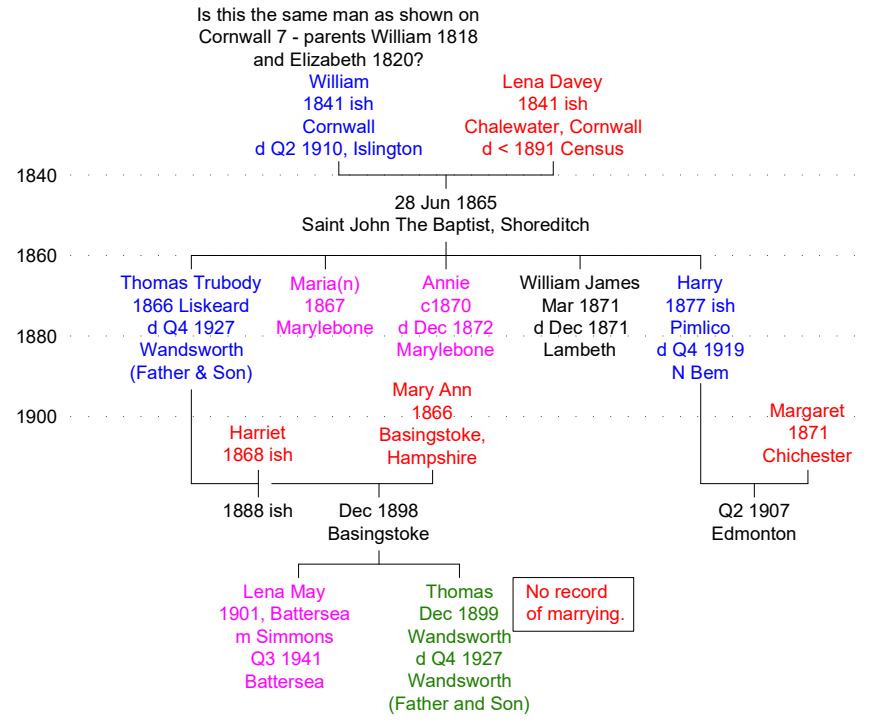

# SOUTHEAST 1

Henry Truebody ish 1810, d. 1840. India

Elizabeth Peabody

1839 England

Elizabeth Peabody Truebody 17 Jul 1840 Southhampton, (d. 15 Oct 1917) m. Thomas Rendell 14 Dec 1863 Davenport, Cheshire

Names from IGI search 1 Sep 2014 not added to any database. TT- 16 Mar 2018

c. Thomas jr, Laura Ruth, Joseph, Caroline, Elizabeth & Benjamin Henry Rendell.

IGI record states the Elizabeth married again in torquay on 28 Jul 1867 but cannot be correct because it seems unlikely that she had 6 children by Rendell in 4 years.

Thomas Truebody, Elizabeth Thomason

? ?

Esther 1 Nov 1799 Cambridge

# SOUTHEAST 4