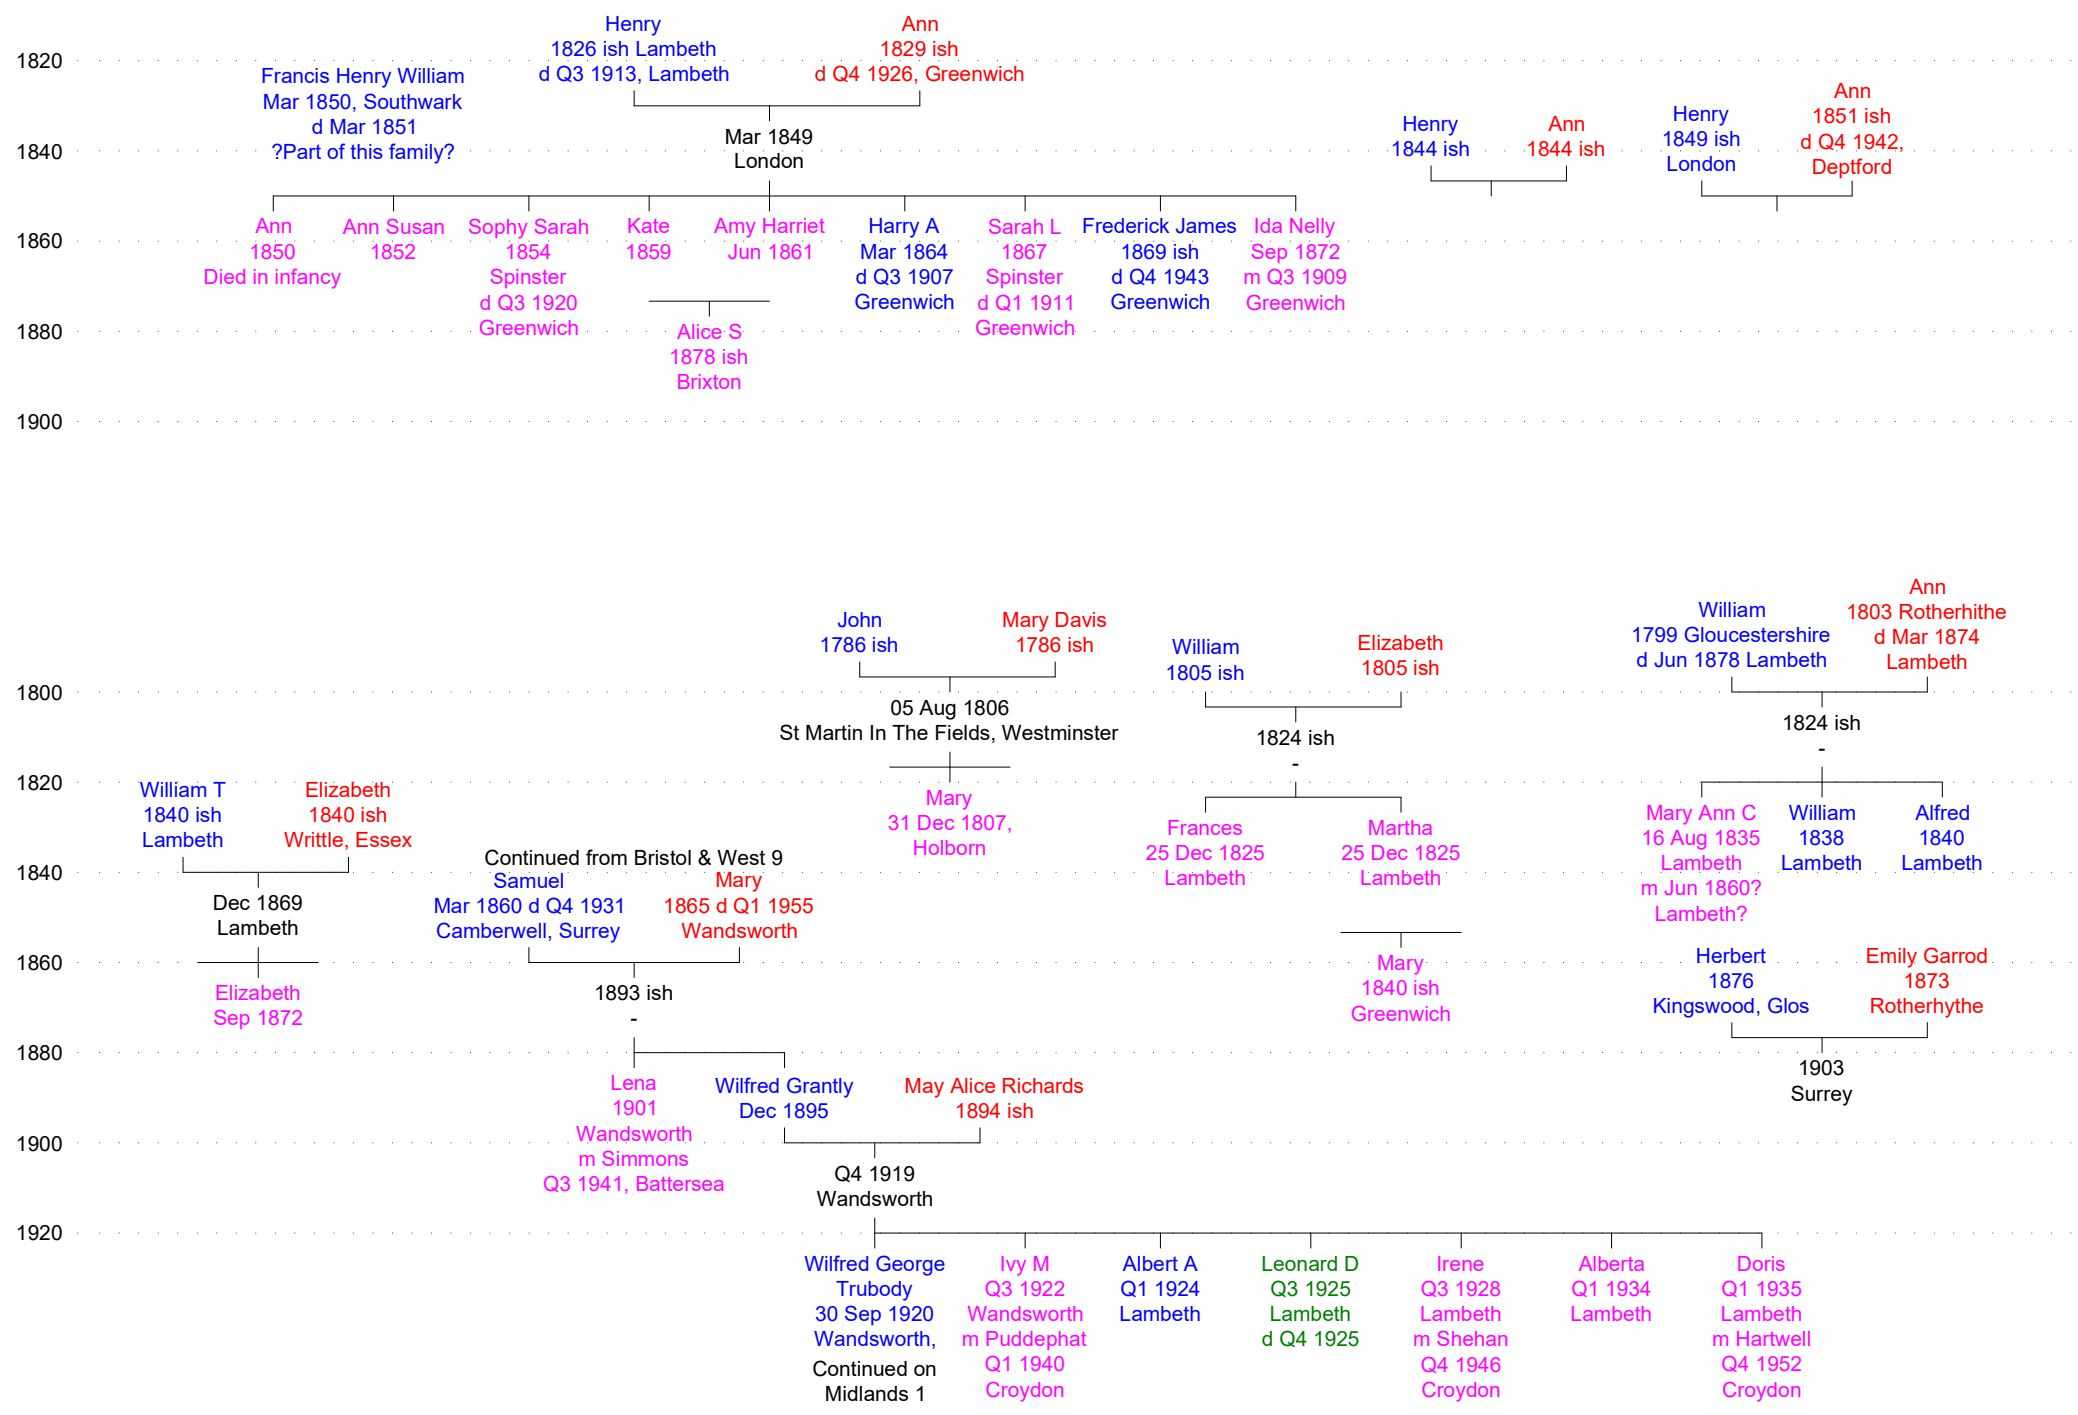

# SOUTHEAST 1

Henry Truebody ish 1810, d. 1840. India

Elizabeth Peabody

1839 England

Elizabeth Peabody Truebody 17 Jul 1840 Southhampton, (d. 15 Oct 1917) m. Thomas Rendell 14 Dec 1863 Davenport, Cheshire

# SOUTHEAST 2

# SOUTHEAST 3

# SOUTHEAST 4