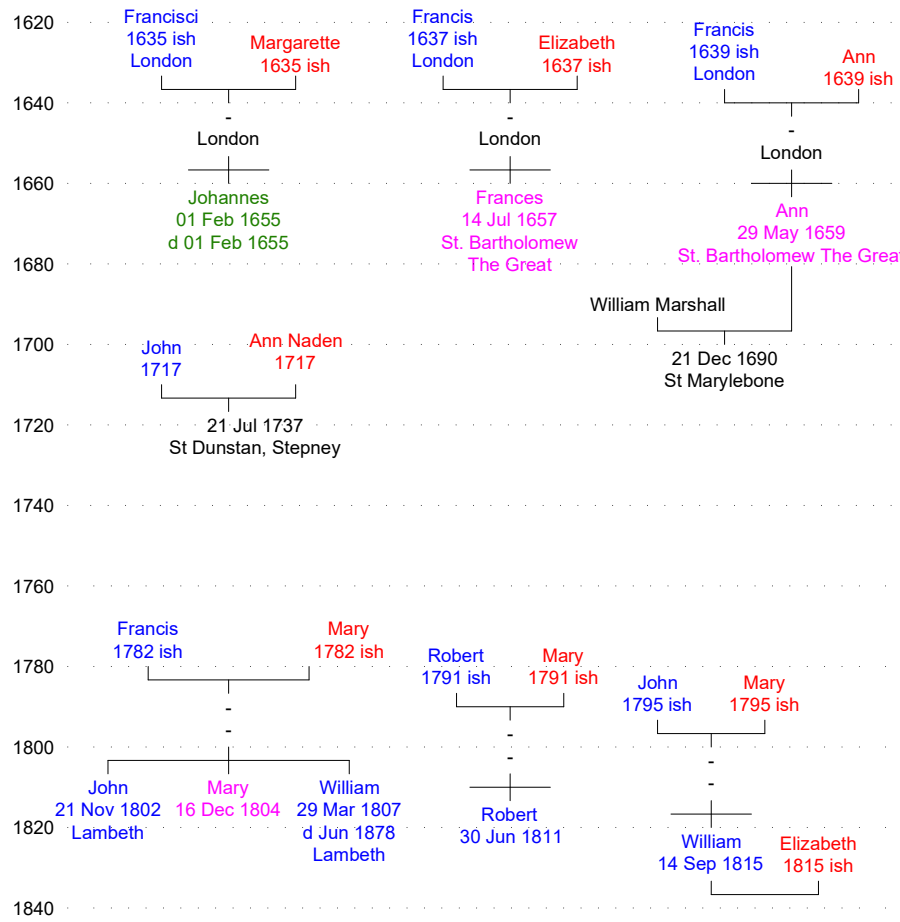

# SOUTHEAST 1

Henry Truebody ish 1810, d. 1840. India

Elizabeth Peabody

1839 England

Elizabeth Peabody Truebody 17 Jul 1840 Southhampton, (d. 15 Oct 1917) m. Thomas Rendell 14 Dec 1863 Davenport, Cheshire

Names from IGI search 1 Sep 2014 not added to any database. TT- 16 Mar 2018

c. Thomas jr, Laura Ruth, Joseph, Caroline, Elizabeth & Benjamin Henry Rendell.

IGI record states the Elizabeth married again in torquay on 28 Jul 1867 but cannot be correct because it seems unlikely that she had 6 children by Rendell in 4 years.

# SOUTHEAST 3

# SOUTHEAST 4