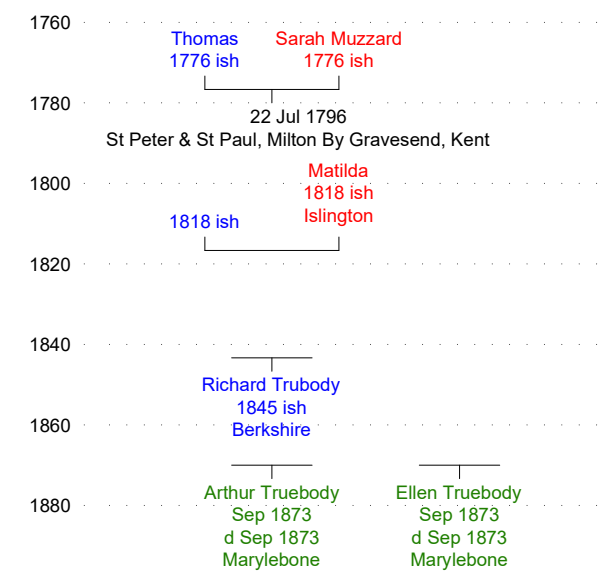

# SOUTHEAST 1

Henry Truebody ish 1810, d. 1840. India

Elizabeth Peabody

1839 England

Elizabeth Peabody Truebody 17 Jul 1840 Southhampton, (d. 15 Oct 1917) m. Thomas Rendell 14 Dec 1863 Davenport, Cheshire

Names from IGI search 1 Sep 2014 not added to any database. TT- 16 Mar 2018

c. Thomas jr, Laura Ruth, Joseph, Caroline, Elizabeth & Benjamin Henry Rendell.

IGI record states the Elizabeth married again in torquay on 28 Jul 1867 but cannot be correct because it seems unlikely that she had 6 children by Rendell in 4 years.

Thomas Truebody, Elizabeth Thomason

? ?

Esther 1 Nov 1799 Cambridge